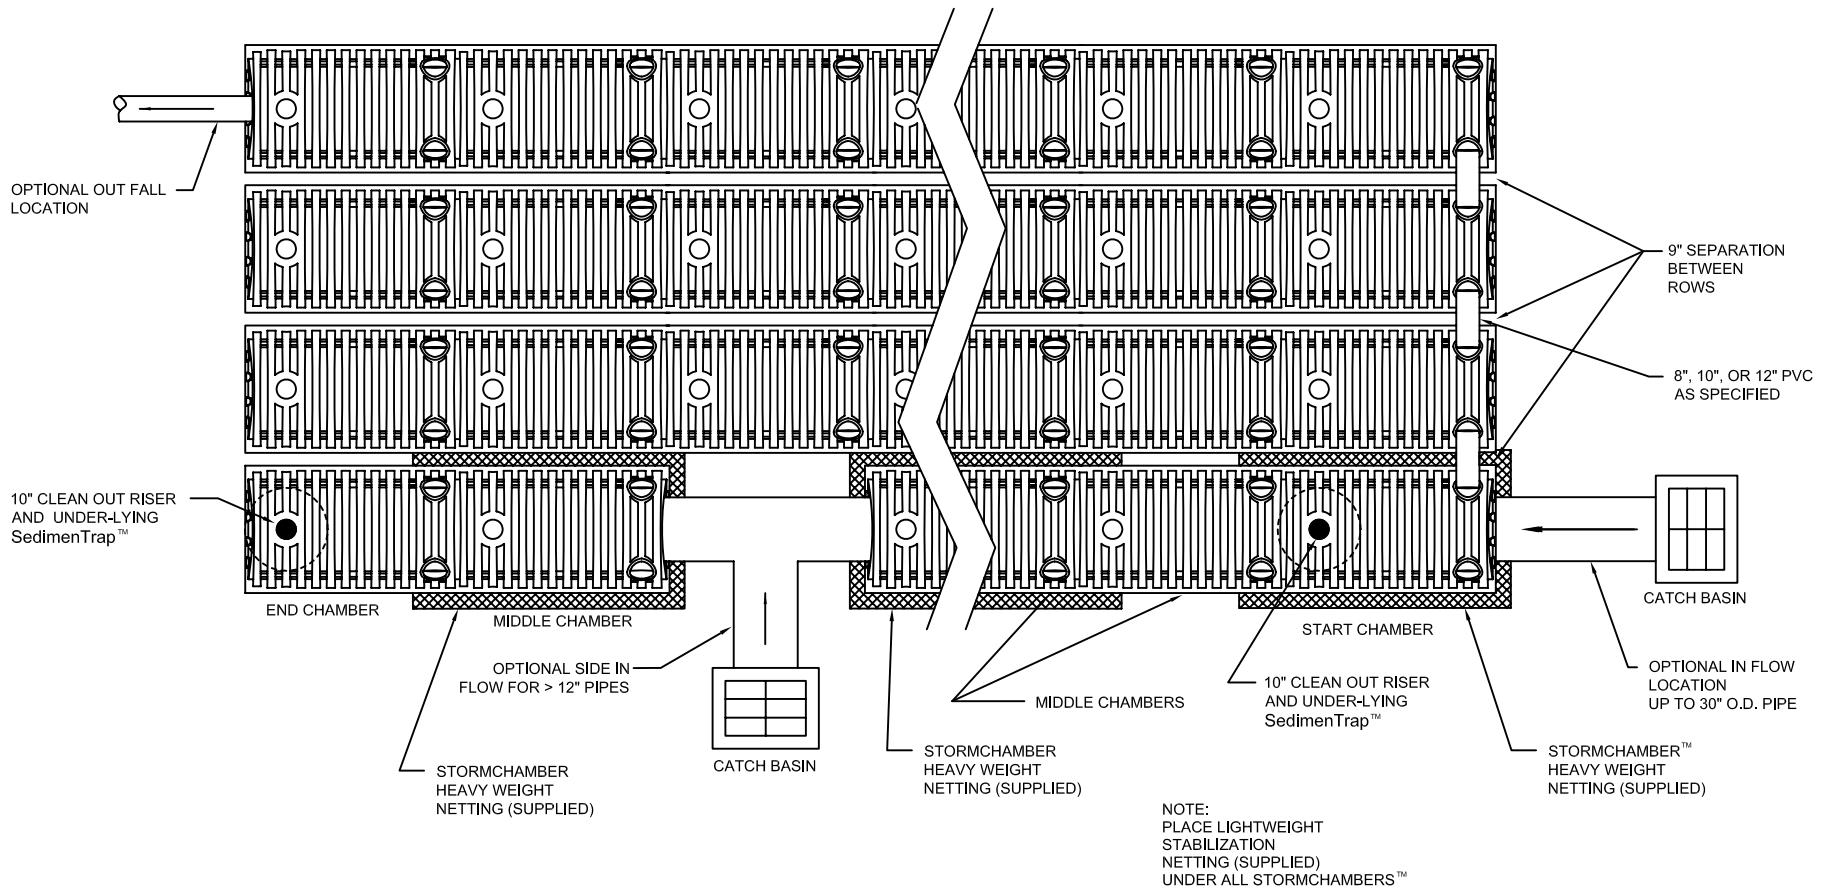

EXAMPLE CONFIGURATION
SIDE FEED > 12" PVC

800-452-4435
info@jenhill.com
www.jenhill.com

FOR PRICING AND AVAILABILITY CONTACT:
StormChamber™
TOLL FREE: 1-877-426-9128
e-mail: info@stormchambers.com
WWW.STORMCHAMBERS.COM