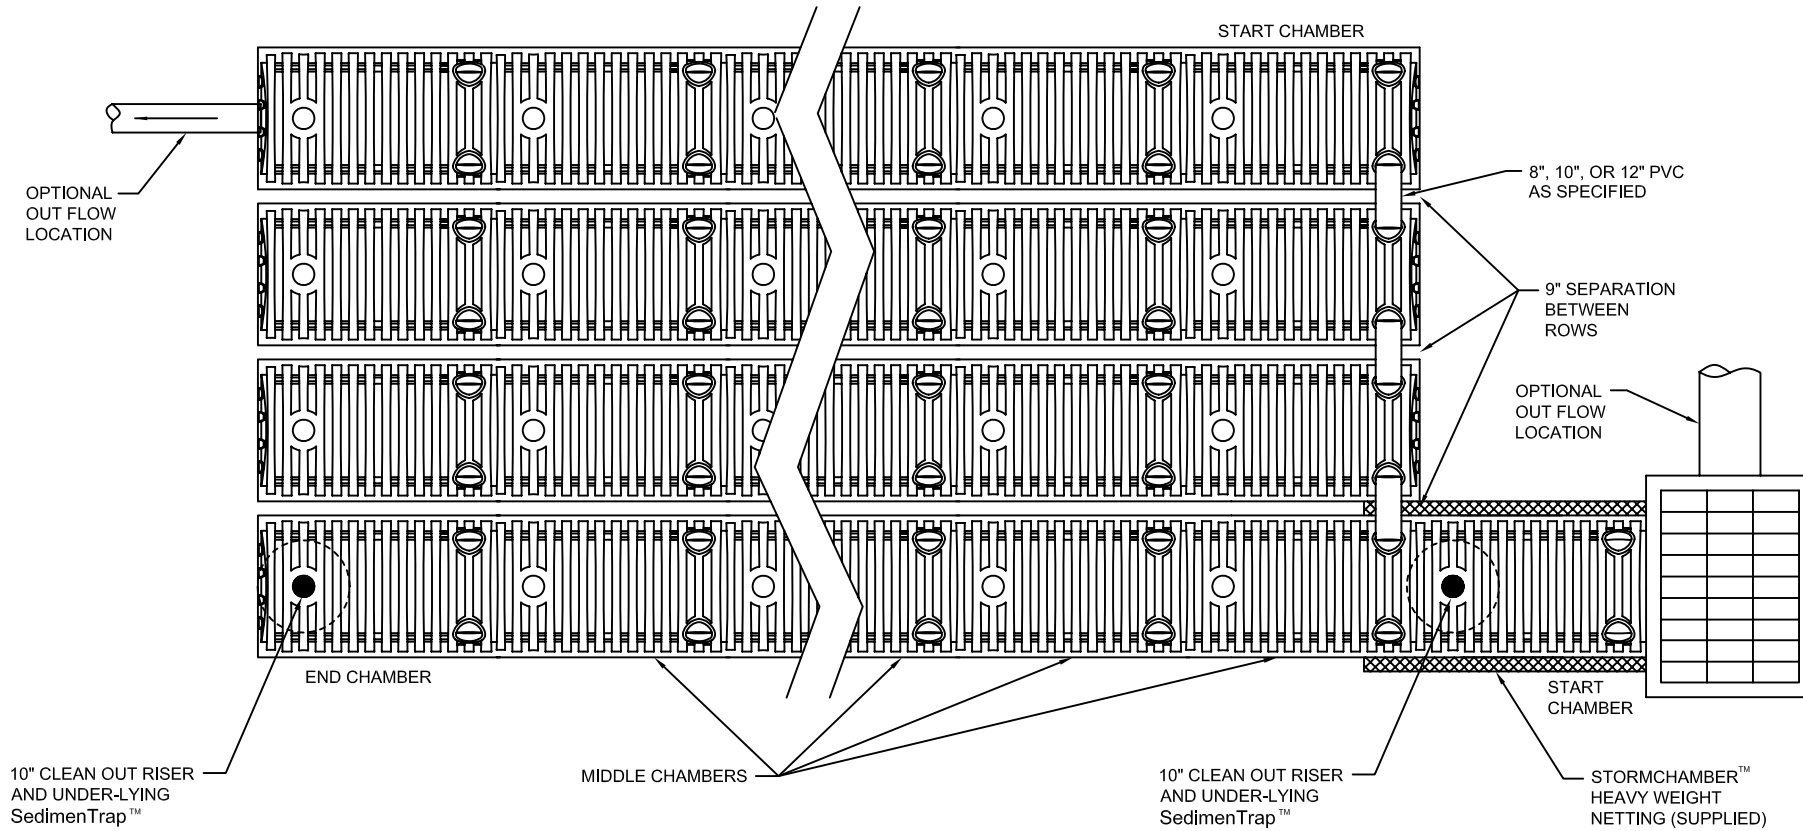

NOTE:
PLACE LIGHTWEIGHT
STABILIZATION
NETTING (SUPPLIED)
UNDER ALL STORMCHAMBERS™

StormChamber™
TOLL FREE: 1-877-426-9128
e-mail: info@stormchambers.com
WWW.STORMCHAMBERS.COM

StormChamber™
DETAILS
AND NOTES